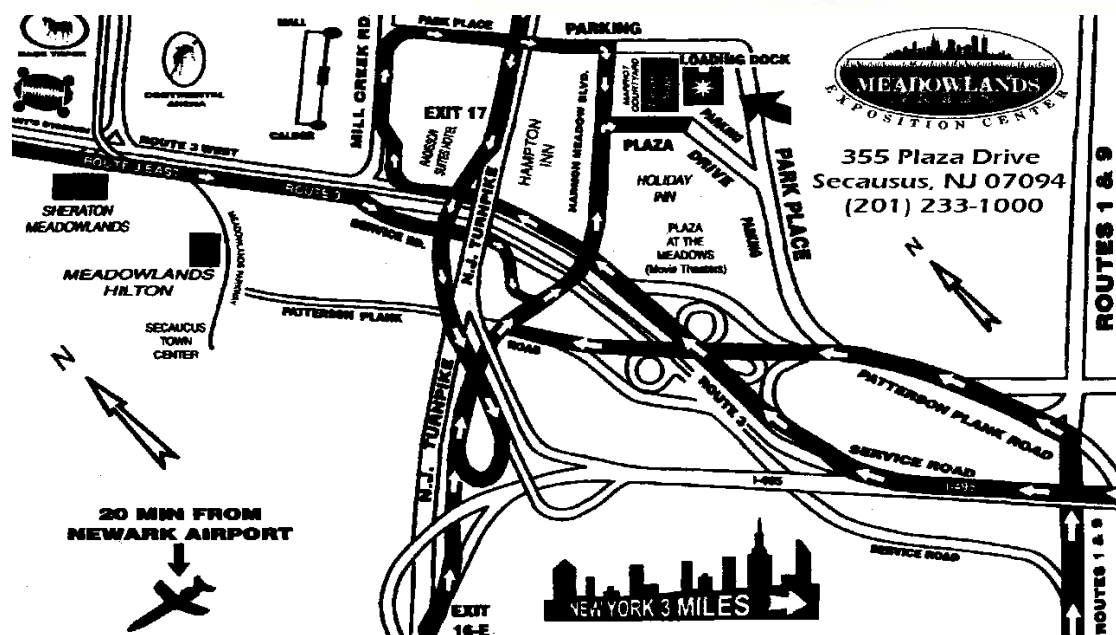

Join us for **INTERGROOM 2010**

April 16, 17 & 18, 2010 at our New Location!

The Meadowlands Exposition Center, 355 Plaza Drive, Secaucus, NJ 07094

DIRECTIONS TO THE MEADOWLANDS EXPOSITION CENTER

1) FROM NORTH (RTS. 80 & 95 & GEORGE WASHINGTON BRIDGE):

Take NJ Turnpike South. When it divides, use the Eastern Spur, towards the Lincoln Tunnel. Take Exit 17, stay right towards Secaucus immediately after paying toll. Go straight through traffic light and over bridge. You are now on Harmon Meadow Blvd.

Go to first light and turn unto Plaza Drive. Exposition Center is on your left.

2) FROM SOUTH (NEWARK AIRPORT):

Take NJ Turnpike North. When it divides, use the Eastern Spur, towards the Lincoln Tunnel. Take Exit 16E. After the toll booths, stay left towards Secaucus. Go straight through traffic light and over bridge. You are now on Harmon Meadow Blvd. Go to first light and turn right to Plaza Drive. Exposition Center is on your left.

3) FROM LINCOLN TUNNEL:

Stay on main road (495) to Rt. 3 West. Do not take the Turnpike. Keep right on Route 3 to service road. Take 2nd Exit for Millcreek Mall (Millcreek Drive at Exxon Station). Caldor's and Millcreek Mall will be on your left. At second stop sign turn right to first light. Make a left and Exposition Center is on your left.